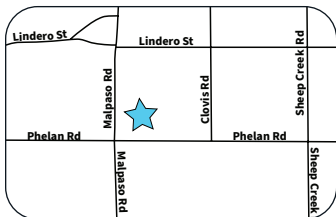

Phelan

3936 Phelan Rd, Ste F4
Phelan, CA 92370
760-868-1835 • 760-868-3584 Fax
Mon–Fri 7:00 AM to 3:00 PM
Lunch 11:30 AM to 12:30 PM