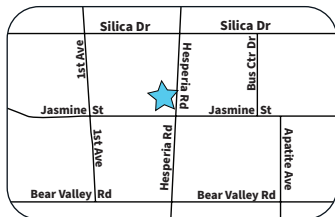

Victorville 12332 Hesperia Rd

12332 Hesperia Road, Ste B
Victorville, CA 92395
760-241-2721 • 760-241-4219 Fax
Mon–Fri 6:00 AM to 2:00 PM
Sat 7:00 AM to 12:00 PM (By Appt Only)

Victorville

12677 Hesperia Rd