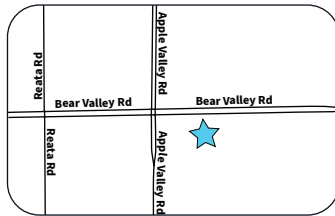

Apple Valley Bear Valley Rd

19341 Bear Valley Road, Ste 102
Apple Valley, CA 92307
760-247-6147 • 760-247-6257 Fax
Mon–Fri 7:00 AM to 3:00 PM