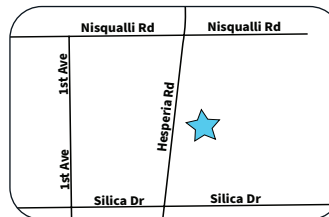

Victorville 12332 Hesperia Rd

12332 Hesperia Road, Ste B
Victorville, CA 92395
760-241-2721 • 760-241-4219 Fax
Mon–Fri 6:00 AM to 2:00 PM
Sat 7:00 AM to 12:00 PM (By Appt Only)

Victorville

12677 Hesperia Rd