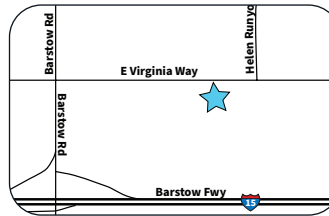

Apple Valley Bear Valley Rd

19341 Bear Valley Road, Ste 102
Apple Valley, CA 92307
760-247-6147 • 760-247-6257 Fax
Mon–Fri 7:00 AM to 3:00 PM

Barstow

574 E Virginia Way
Barstow, CA 92311
760-255-1054 • 760-255-1972 Fax
Mon–Fri 7:00 AM to 3:30 PM
Lunch 11:00 AM to 12:00 PM